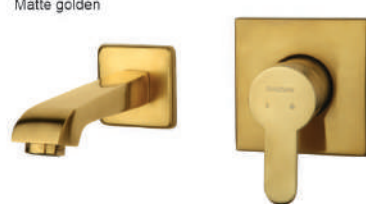

Matte golden

Matte chrome

White & Gold

VIVAT CONCEALED
FELAT SERIES
CLASS 4
BATH MIXER

Roes gold

Gold

Chrome

Vivat concealed
Felat series
Class 4
Bath Mixer

Matte rose golden

Matte golden

Matte chrome

White & Gold

CONCEALED COLLECTION

RASSAN
SANITARY FAUCET MANUFACTURER

White & Gold

Vivat concealed
Felat series
Basin mixer
82413

Chrome

Gold

Roes gold

Matte chrome

Matte golden

Matte rose golden

RASSAN
SANITARY FAUCET MANUFACTURER

Vivat concealed
Felat series
Shower mixer
82411

White & Gold

Roes gold

Gold

Chrome

Matte rose golden

Matte golden

Matte chrome

Blank lined area for text entry, enclosed by a dotted border.